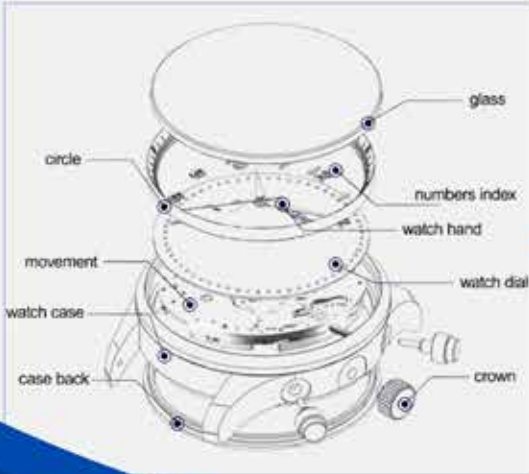

Custom Watches & Clocks Available Now!!

SPRING SALE

SALE ENDS
31ST MAY 2026