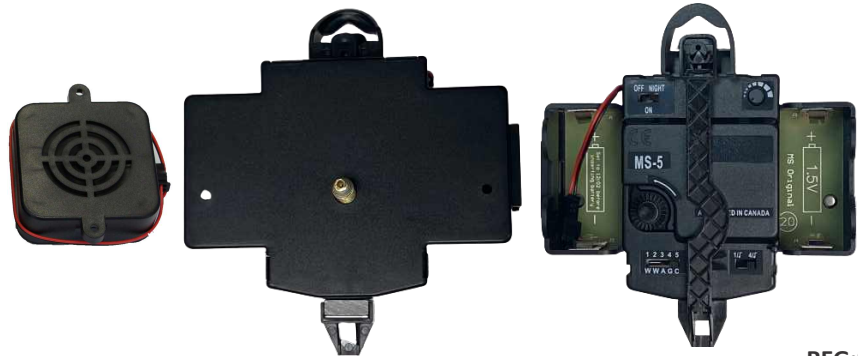

Automatic night shut off from 10 pm - 6 am

REG:\$49.00/Pc
SPL: \$40.00/Pc

PENDULUM CLOCK MOVEMENTS WITH CHIME

TA39

Sizes: **18, 22 & 26MM**

Chime Pendulum wall clock movement comes with volume control, chime on/off, off between 10:15 pm- 5:15 am option, strike on half hour and chime on hour, & more