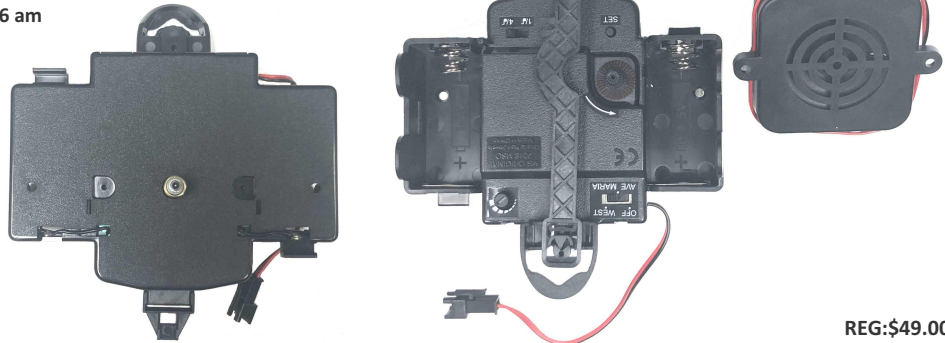

REG:$49.00/Pc
SPL: $40.00/Pc