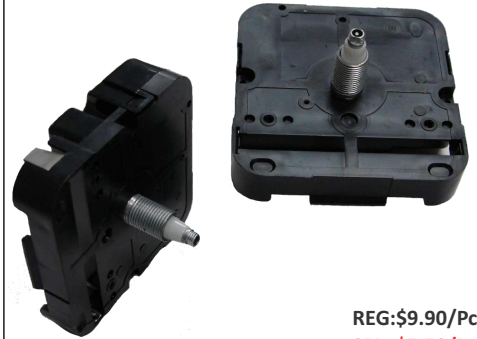

TA 10 High Torque Clock Movt.

For Big Dials **Size 16, 19,22,25,27,31mm**

REG: $9.90/Pc
SPL: $7.50/Pc

PENDULUM CLOCK MOVEMENTS

MINIMUM 24 PIECES ASSORTED

Ta12 Small Pendulum No Chime Small Quartz Movt.

Pendulum Movt That Measures 3" x 3 3/8" x 1 1/4" This
Movt. Comes with Hands. This Movt.

Uses One "C" Cell Battery Which Can Be Purchased
Separately. **Shaft Length: 19,25 & 31mm**