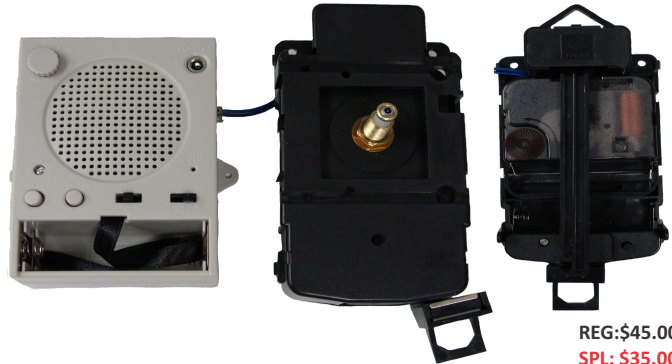

REG:$45.00/Pc
SPL: $35.00/Pc

TA36 Quartz Double Chime Movt. W/Pendulum Is A Seiko Precision Chime Movt. that Can Switch Between Westminster Or Whittington Modes. The Movt. Will Chime On The Hour Only. In Both The Westminster Mode And The Whittington Mode The Hours Are Full Strike. The Quartz Double Chime Movt. Features Auto Night Silencer Switch, Removable 2 1/4" Speaker, Volume Control And Adjustable Pendulum. This Movt. Uses A 1 "C" Battery (Not Included) **Size 16mm,28mm**