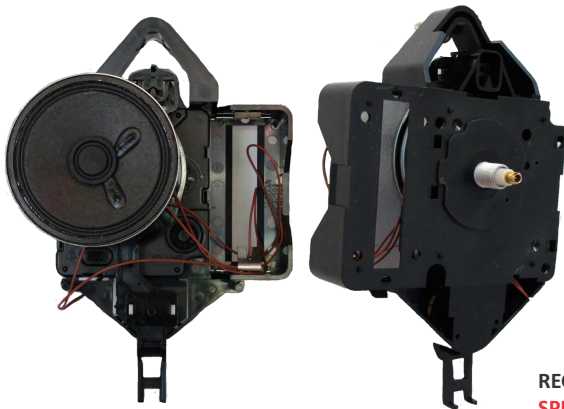

REG:$45.00/Pc
SPL: $40.00/Pc

TA37 Tubular Sound Movt. Is A Tubular Sounding Quartz Movt. That Plays Westminster 4/4, Westminster Hourly Only, Ava Maria 4 x4 & BimBam On The Hour. The Tubulr Sound Movt. Has Night Shut-Off & Comes With Hands. The Movt. Measures 4 5/8" x 4 1/2" x 1 1/4" & Has A Threaded Shaft. Uses Two "C" Cell Batteries Which can Be Purchased Separately. Pendulum Is Not Included With The Movt. Exceptional Sound Quality. **Size 18,22,26mm**