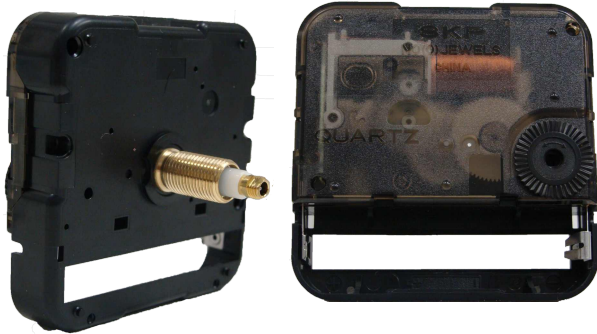

REG: \$24.90/Pc
SPL: \$19.90/Pc

Ta11 Mini Pendulum No Chime Quartz Clock Movt.

Pendulum Movt That Measures 2 1/8" x 3 3/4" x 7/8" This Movt. with
Hands. This Movt. Uses One "AA" Cell Battery

Can Be Purchased Separately. **Shaft Length: 13,16,19,22,25 & 31mm**

REG: \$9.90/Pc
SPL: \$7.90/Pc

MINI CLOCK MOVEMENTS

MINIMUM 24 PIECES ASSORTED

TA02 Ultra Thin Seiko Clock Movt.

Sizes: 13,16,22 & 28mm

REG:\$9.90/Pc
SPL: \$8.50/Pc

TA05 Reverse Time Movt. Is A Backward Running Reverse Time Movt. This Quartz Movt. Is Often Called A Barbershop Clock Because It Appears Perfectly Normal Viewed Through A Mirror. Reverse Time Movt. Is Supplied With Hands. **Size 22mm**