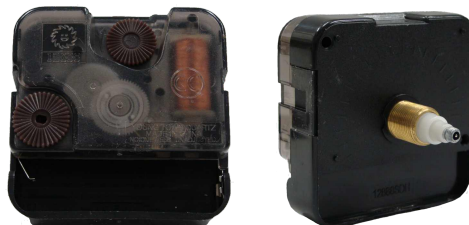

31 DAY QUARTZ CLOCK MOVT

TA03 31 Day Quartz Movt. No Pendulum Is A 31 Day Calendar Movt. For A Dial Thickness Of 1/4" And Comes With Fittings, Hands And Calendar Hand. This Movt. Uses A "AA" Battery. Battery Not Included With The Movt. Movt. Dimensions: 2 1/4" x 2 1/4" x 3/4"