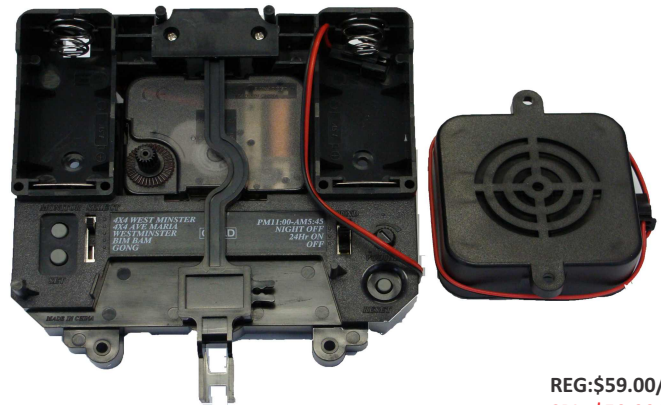

REG:$59.00/Pc
SPL: $50.00/Pc

TA38 Movement. Is a double tubular chime clock movement. **Size 18,22mm**

Set Clock at the 12 O'Clock Position

Put in 2 C cell batteries, move to the 1 P'clock position to make sure hourly gong is correct. If the gong is not correct, press the set button as many times as need to set the correct gong.

Automatic night shut off from 10 pm - 6 am